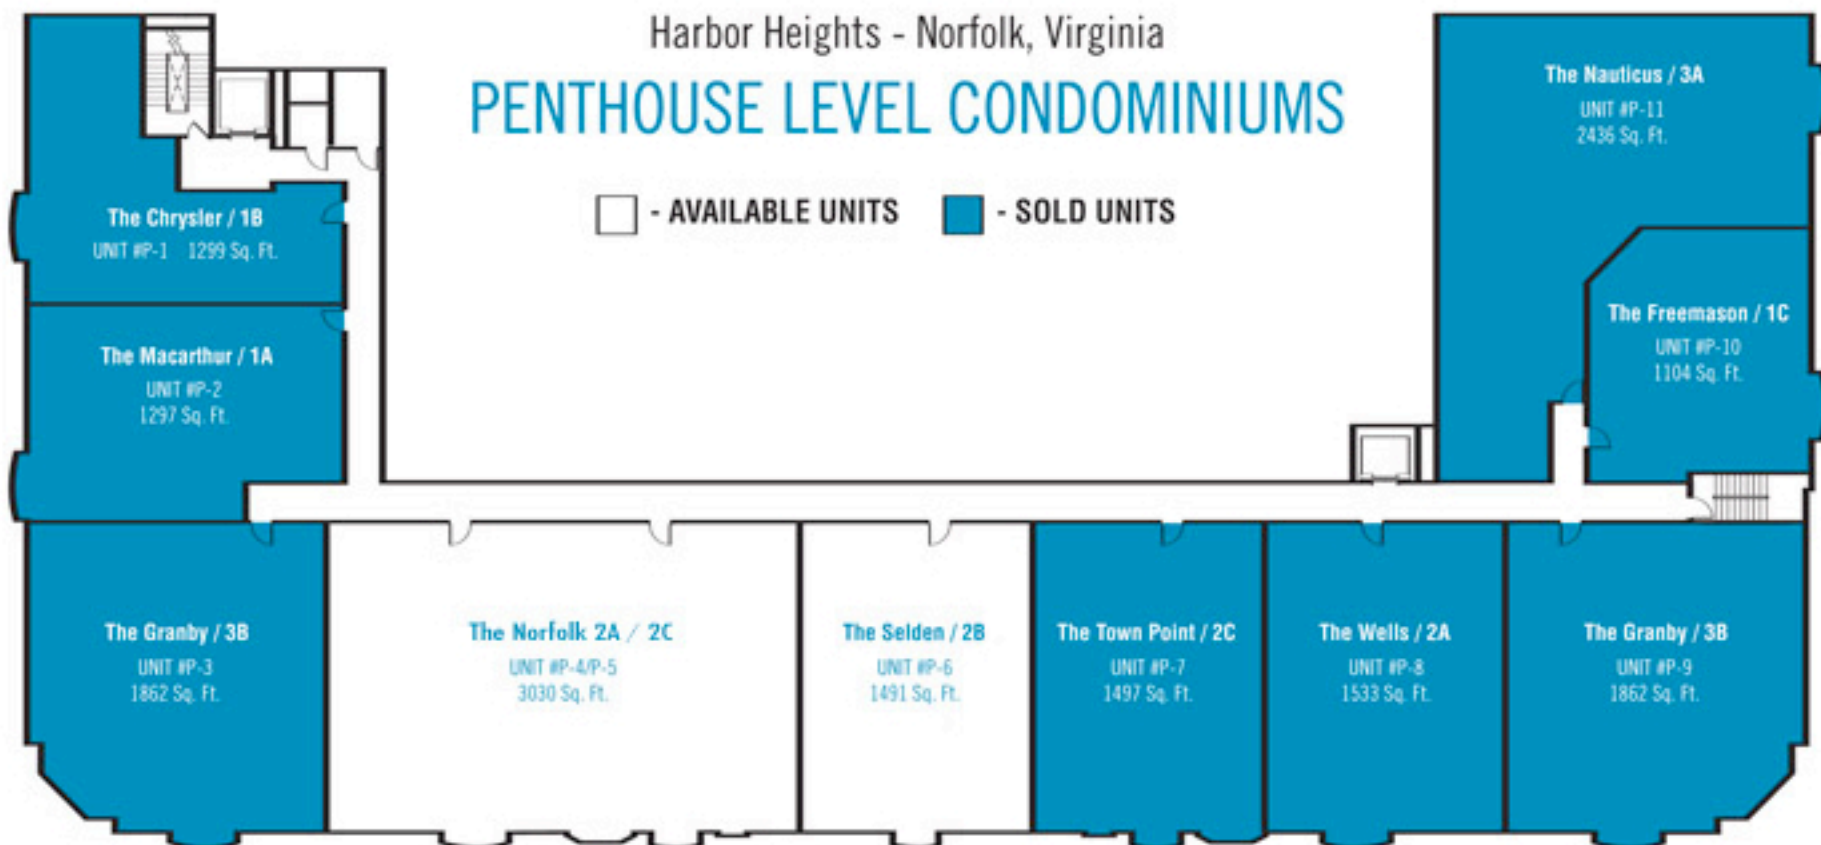

HARBOR HEIGHTS

NORFOLK, VIRGINIA

LIFTING LUXURY TO NEW HEIGHTS

Harbor Heights Condominiums

AVAILABLE CONDOMINIUMS

- 10
- 11
- 12
- 14
- 15
- PENTHOUSE

LEVELS

Harbor Heights - Norfolk, Virginia

PENTHOUSE LEVEL CONDOMINIUMS

- AVAILABLE UNITS - SOLD UNITS

Hours: 10:30 a.m. to 4:30 p.m. Mondays thru Fridays, 11 a.m. to 4 p.m. Saturdays, 1 to 4 p.m. Sundays

757-222-6293
For More Information

Harbor Heights is conveniently located at 123 College Place and intersects with Tazewell Place along Boush Street